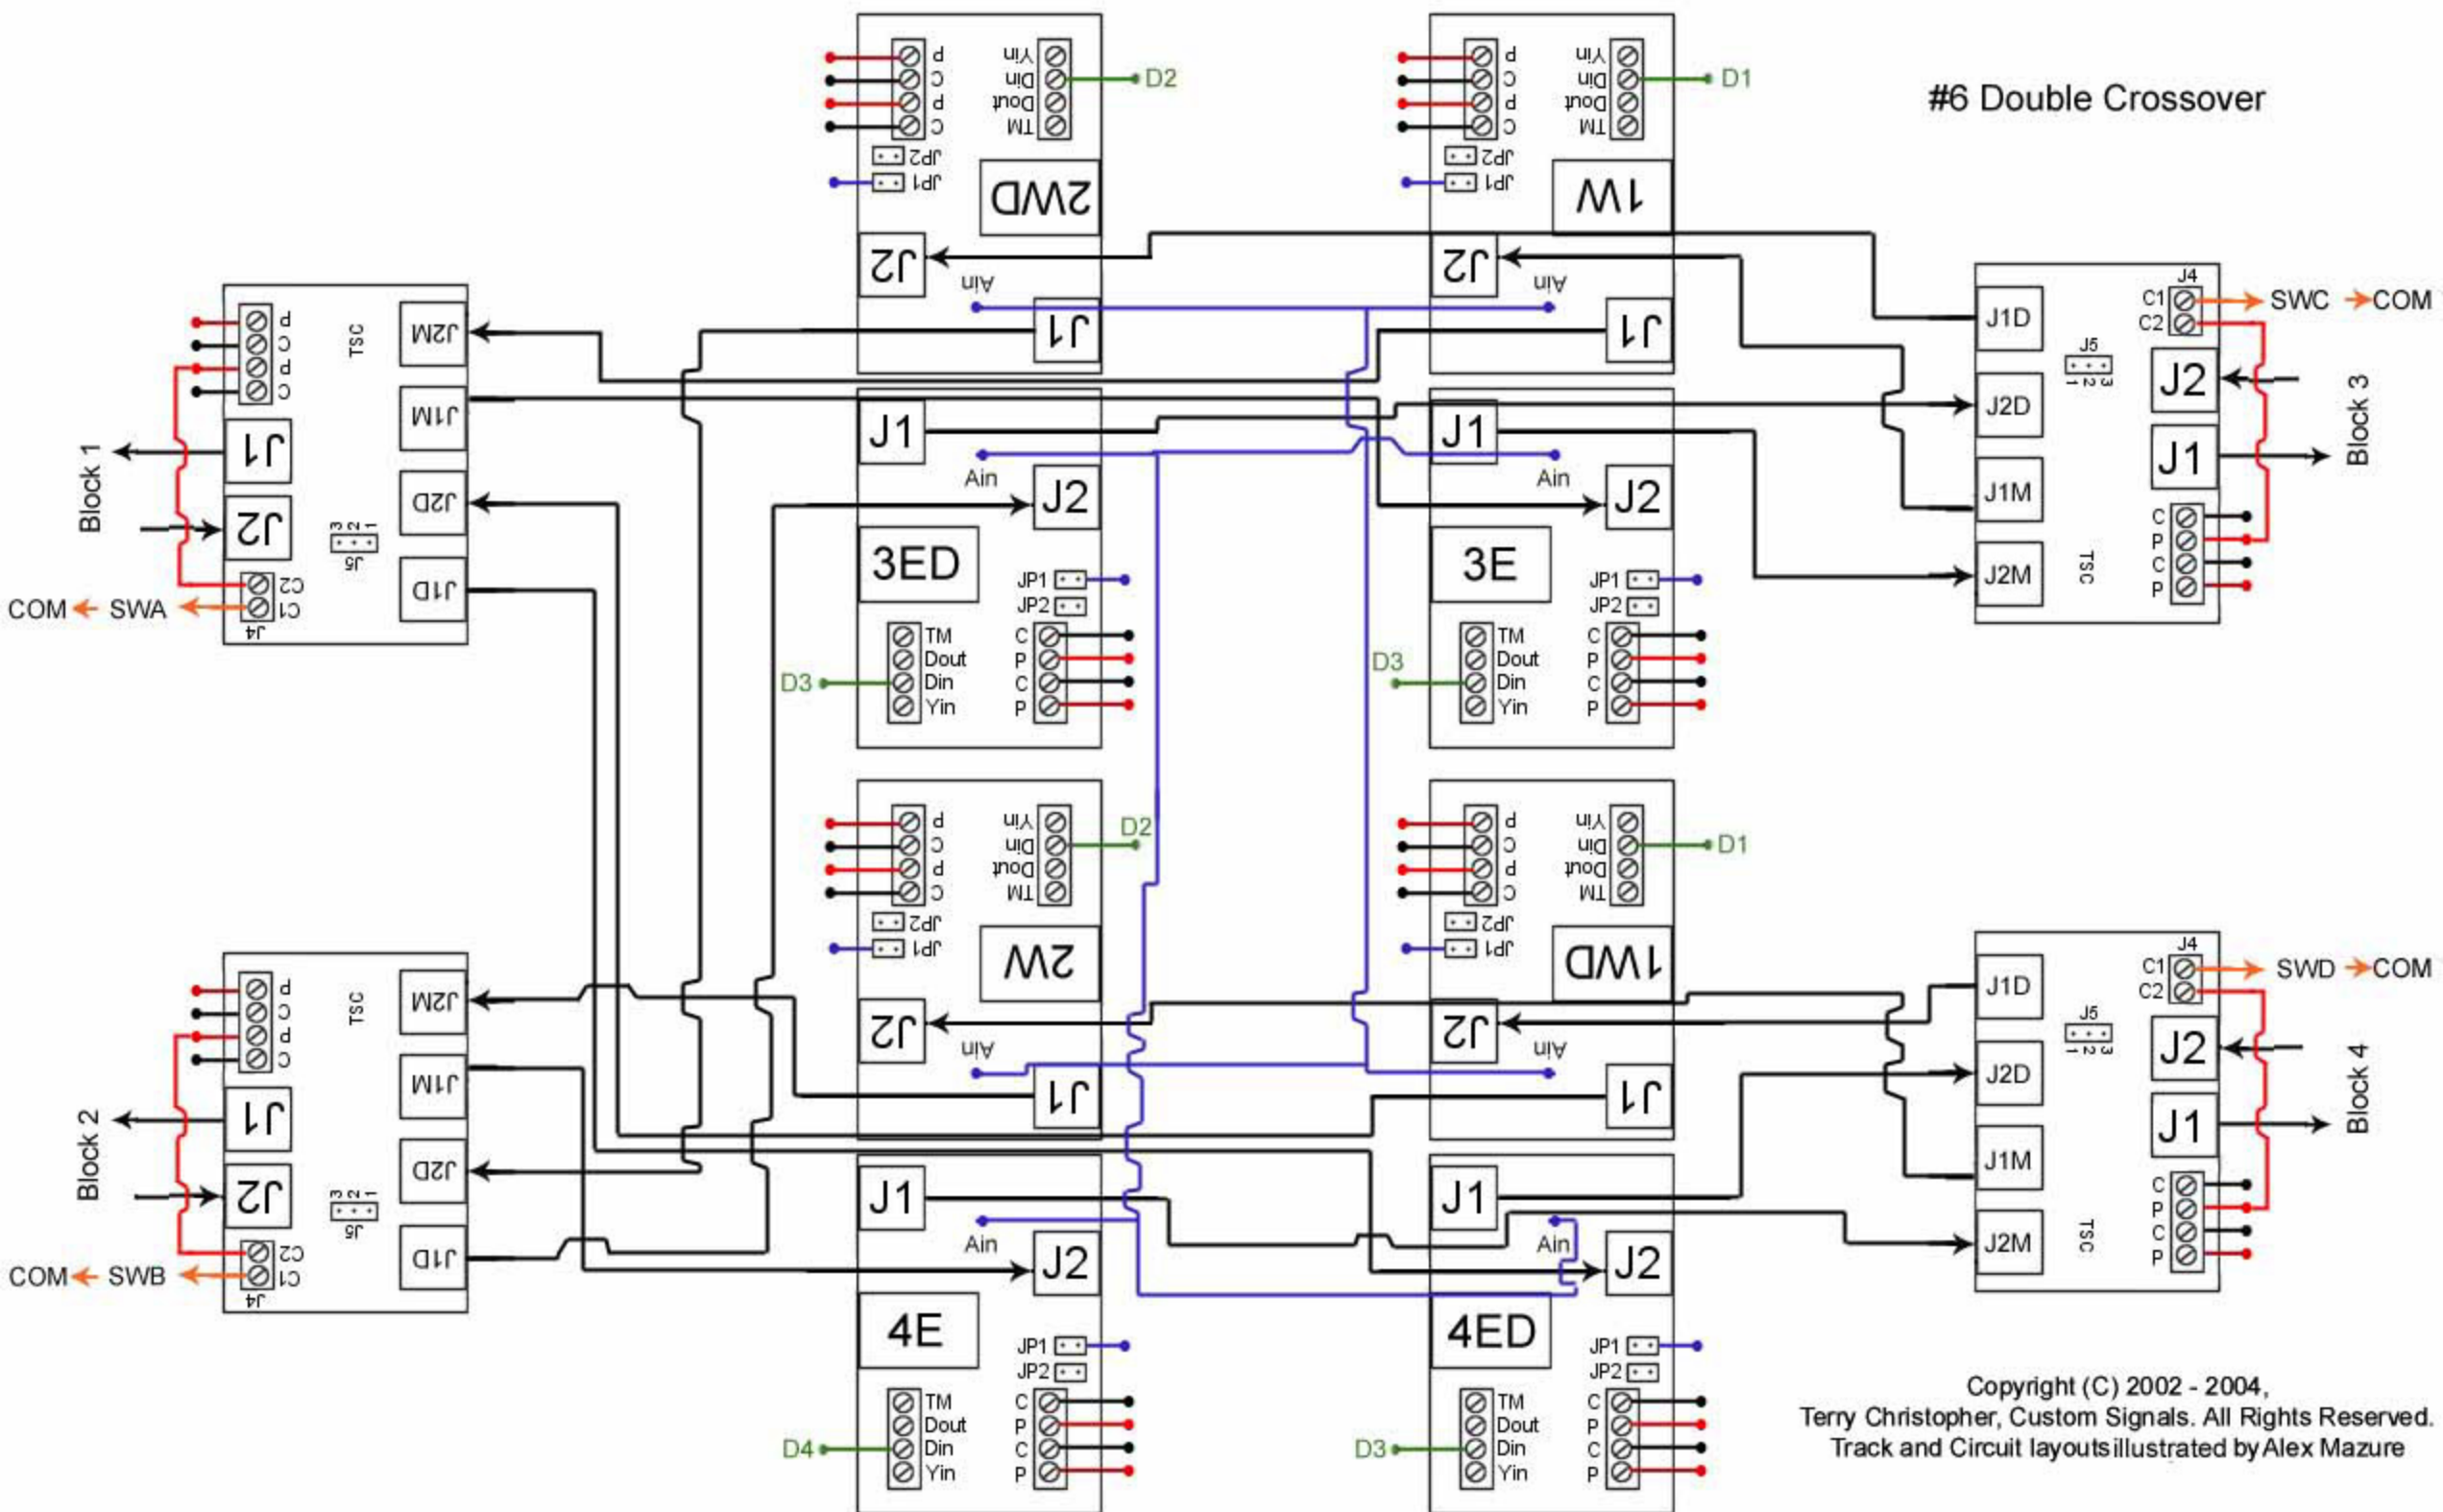

# #6 Double Crossover

Copyright (C) 2002 - 2004,  
Terry Christopher, Custom Signals. All Rights Reserved.  
Track and Circuit layouts illustrated by Alex Mazure